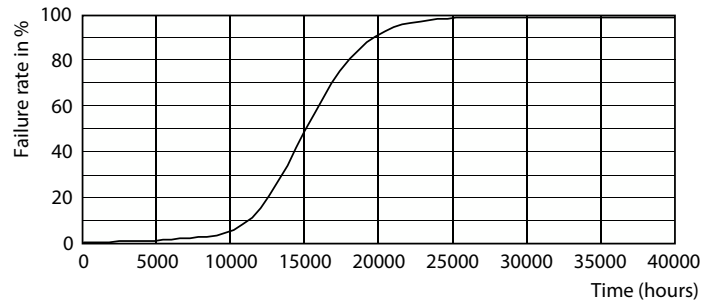

Lumen Maintenance Diagram - CorePro LEDCandleND6.5-60W B35
E14840CLG

Life Expectancy Diagram